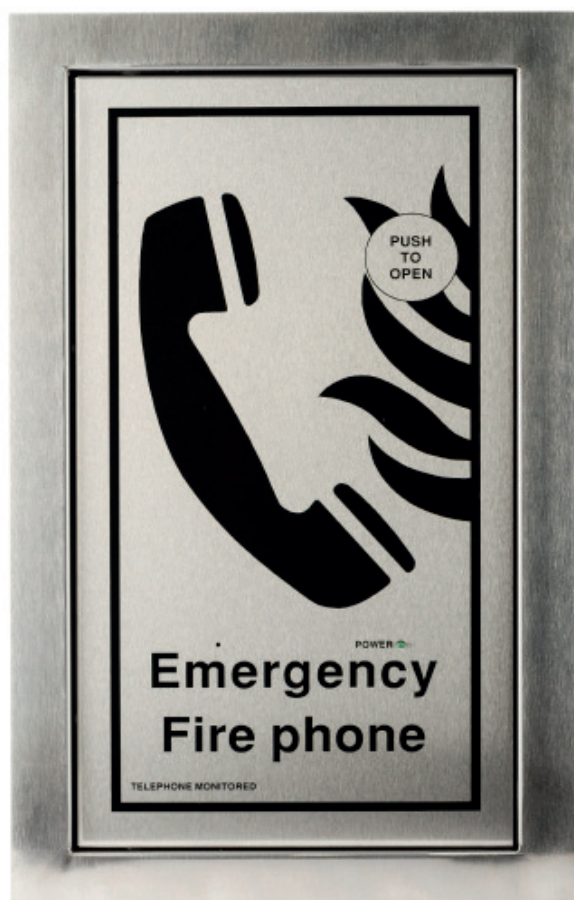

FTO-SF-R or FTO-SF-L

Product Description

The fire telephone outstation, Type A. Stainless steel flush enclosure with black screen printed door and red handset. Hearing aid t-coil output. By simply lifting the remote handset a call is made automatically to the central control panel. A clear full duplex audio conversation can take place.