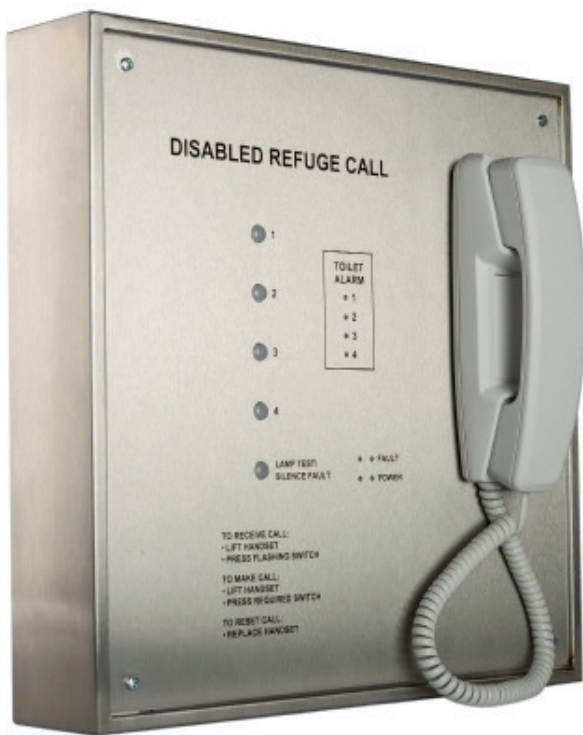

## ORB-R-RS4-S-TA4 or ORB-L-RS4-S-TA4

### Product Description

The Orbital RS4-TA4 is a four way combined disabled refuge and disabled toilet alarm system. Stainless steel surface enclosure with black screen print. The master panel can answer or call out by pressing the separate call switches and indications for each disabled refuge location. Group or all call can also be selected. Once connected a clear full duplex audio conversation can take place. The call is ended by replacing the master handset. The disabled refuge outstations are radially wired in '2' core '1.5' mm enhanced fire rated cable or as a loop wired '4' core '1.5' mm enhanced fire rated cable. A volt free changeover contact is provided for remote call in and fault reporting. A fire panel inhibit input is also fitted as standard. Battery support 24 + 3 hours. Fully compliant to BS5839 Pt9 and CE 2012 certified. Four individual blue toilet alarm LED indicators are combined onto the master panel. A simple two core cable should be wired from the disabled toilet PSU/Sounder unit to the nearby disabled refuge outstation. The refuge outstation back box is supplied with terminals for this connection.

### Dimensions

Control panel 380mm (H) x 380mm (W) x 1.5mm (D)  
Surface Sleeve 403mm (H) x 403mm (W) x 83mm (D)