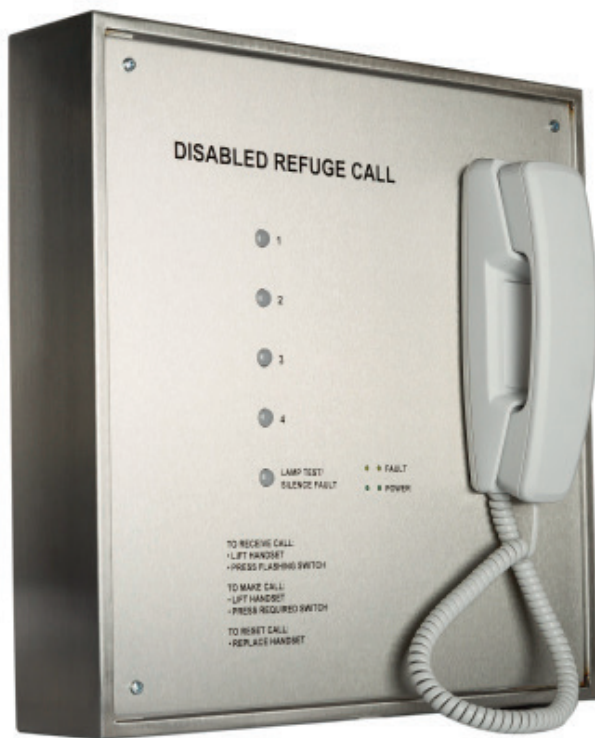

ORB-R-RS4-S or ORB-L-RS4-S

Product Description

The Orbital RS4 is a four way disabled refuge system. Stainless steel surface enclosure with black screen print. The master panel can answer or call out by pressing the separate call switches and indications for each disabled refuge location. Group or all call can also be selected. Once connected a clear full duplex audio conversation can take place. The call is ended by replacing the master handset. The system outstations are radially wired in '2' core '1.5'mm enhanced fire rated cable or as a loop wired '4' core '1.5'mm enhanced fire rated cable. A volt free changeover contact is provided for remote call in and fault reporting. A fire panel inhibit input is also fitted as standard. Battery support 24 + 3 hours. Fully compliant to BS5839 Pt9 and CE 2012 certified.

Dimensions

Control panel 380mm (H) x 380mm (W) x 1.5mm (D)
Surface Sleeve 403mm (H) x 403mm (W) x 83mm (D)

Category

Disabled Refuge Call