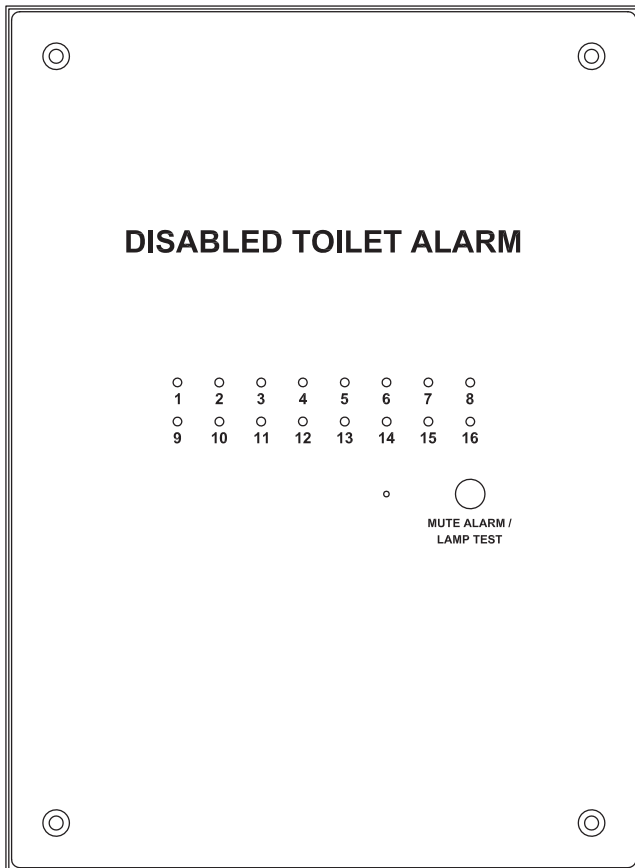

TC16-S or TC16-F

Product Description

Disabled toilet alarm '16' way display. Stainless steel with black screen print. Sixteen blue led indications and mute sounder button. Surface unit has a black leatherette (RAL9001) mild steel back box. Flush unit has a galvanised steel back box.

Dimensions

Flush back box 287mm (H) x 204mm (W) x 83mm (D)
 Surface back box 313mm (H) x 228mm (W) x 90mm (D)

Indicator panel 307mm (H) x 224mm (W) x 2mm (D)

Category

Disabled Refuge Call & Disabled Toilet Alarm